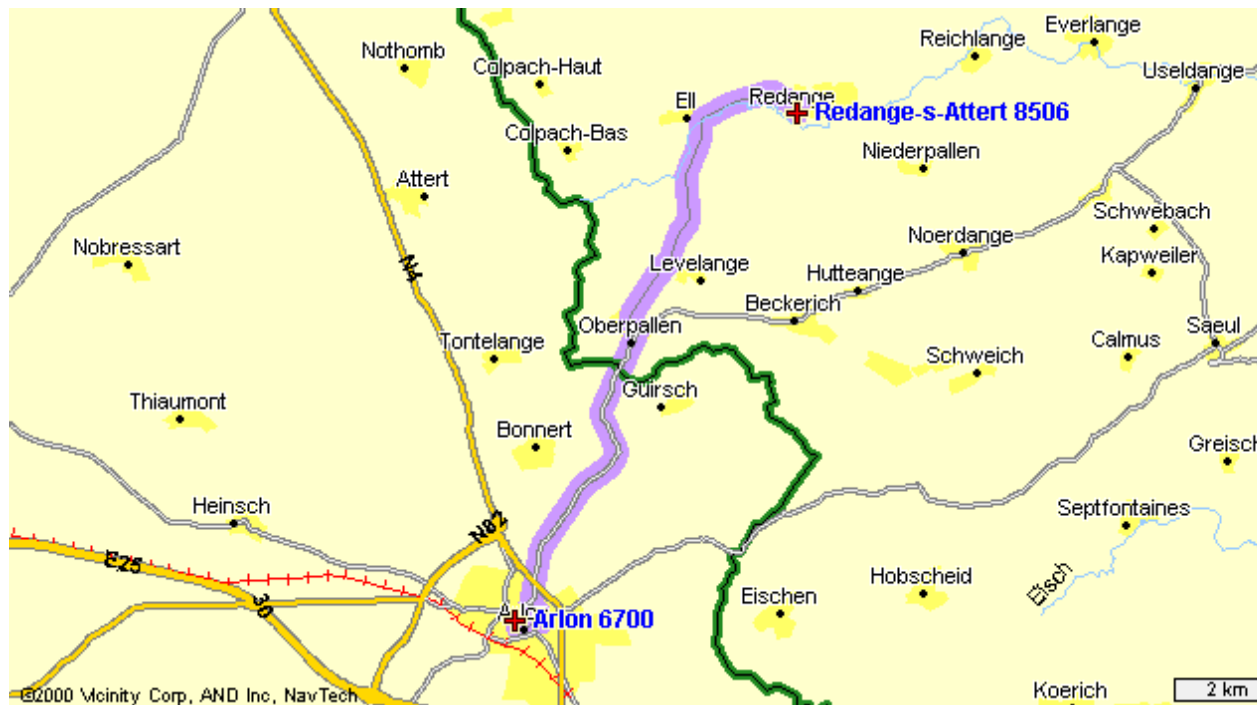

Want the best stops on your journey?

Plan Your Journey - Print Out

Now click on "Print" on your browser toolbar above <http://www.ShellGeoStar.com>

Ba

Your estimated journey time is **0 hour 16 Minutes** for **13 Kilometres**.

Driving Directions

From: ARLON To: REDANGE

These driving directions are provided only as a rough guideline. Please be sure to call ahead to verify the location and directions.