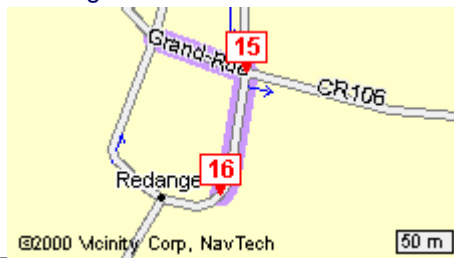

Step 13

Turn left on **N22** and go 6.0 km

Step 14

Turn left on **Grand-Rue** and go less than 100 m

Time 15 Minutes
Distance 12.6 Kilometres

Time 16 Minutes
Distance 12.7 Kilometres

Step 15

Turn right on **CR106,N22,Rue De Hostert** and go about 100 m to Redange-s-Attert 8506