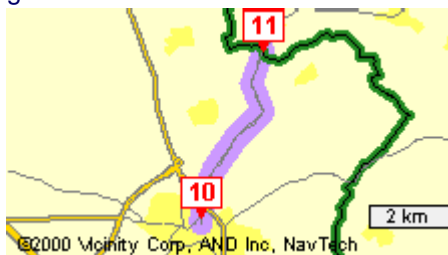

Step 8
 Continue on **Rue De La Caserne**
 and go about 100 m

Time 2 Minutes
Distance 0.9 Kilometres

Step 9
 Turn right on **Rue De Frassem**
 and go about 200 m

Time 2 Minutes
Distance 1.1 Kilometres

Step 10
 Continue on **Rue De Diekirch** and
 go 4.7 km