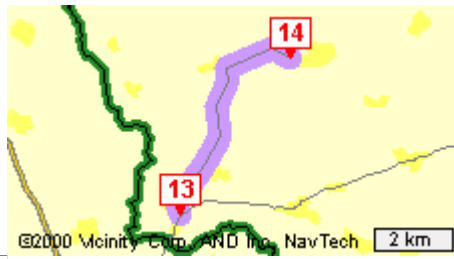

Time 7 Minutes
Distance 5.8 Kilometres

Step 11
 Continue on **N24** and go about
 800 m

Step 12
 Bear left on **roundabout** and go
 less than 100 m

Time 9 Minutes
Distance 6.6 Kilometres

Time 9 Minutes
Distance 6.6 Kilometres

Step 13

Turn left on **N22** and go 6.0 km

Step 14

Turn left on **Grand-Rue** and go less than 100 m

Time 15 Minutes
Distance 12.6 Kilometres

Time 16 Minutes
Distance 12.7 Kilometres

Step 15

Turn right on **CR106,N22,Rue De Hostert** and go about 100 m to Redange-s-Attert 8506