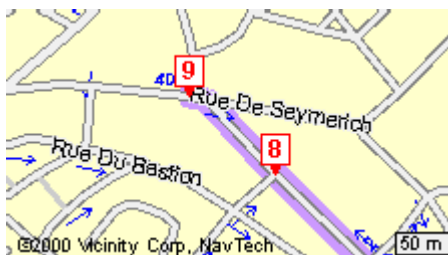

Step 2

Turn right on **Rue Du Palais-De-Justice** and go less than 100 m

Time	Distance
0 Minutes	0.0 Kilometres

Time	Distance
0 Minutes	0.1 Kilometres

Step 3

Turn right on **Place Léopold** and go about 100 m

Step 4

Turn left on **Rue Joseph-Netzer** and go about 200 m

Time 0 Minutes
Distance 0.2 Kilometres

Time 1 Minutes
Distance 0.4 Kilometres

Step 5
 Continue on **Rue Des Déportés**
 and go less than 100 m

Time 1 Minutes
Distance 0.4 Kilometres

Step 6
 Bear right on **Rue St-Jean** and go
 about 300 m

Time 1 Minutes
Distance 0.7 Kilometres

Step 7
 Turn left on **Place Des
 Chasseurs-Ardennais** and go
 about 100 m

Time 1 Minutes
Distance 0.8 Kilometres

Step 8
 Continue on **Rue De La Caserne**
 and go about 100 m

Time 2 Minutes
Distance 0.9 Kilometres

Step 9
 Turn right on **Rue De Frassem**
 and go about 200 m

Time 2 Minutes
Distance 1.1 Kilometres

Step 10
 Continue on **Rue De Diekirch** and
 go 4.7 km